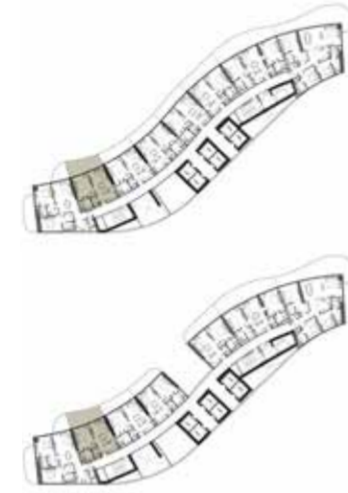

DAMAC BAY BY CA

DAMAC BAY BY CAVALLI

1-BEDROOM LUXURY

TYPE 01

TOWER A:
LEVELS:
2,6,12,15,21,25,29

TOWER B:
LEVELS:
2,8,12,19,21,29,32

TOWER A:
LEVEL:
18

TOWER B:
LEVEL:
14

1-BEDROOM LUXURY

TYPE 03

TOWER A:
LEVELS:
2,6,12,15,21,25,29

TOWER B:
LEVELS:
2,8,12,19,21,29,32

TYPE 02

TOWER A:
LEVELS:
2,6,12,15,21,25,29

TOWER B:
LEVELS:
2,8,12,19,21,29,32

TOWER A:
LEVEL:
18