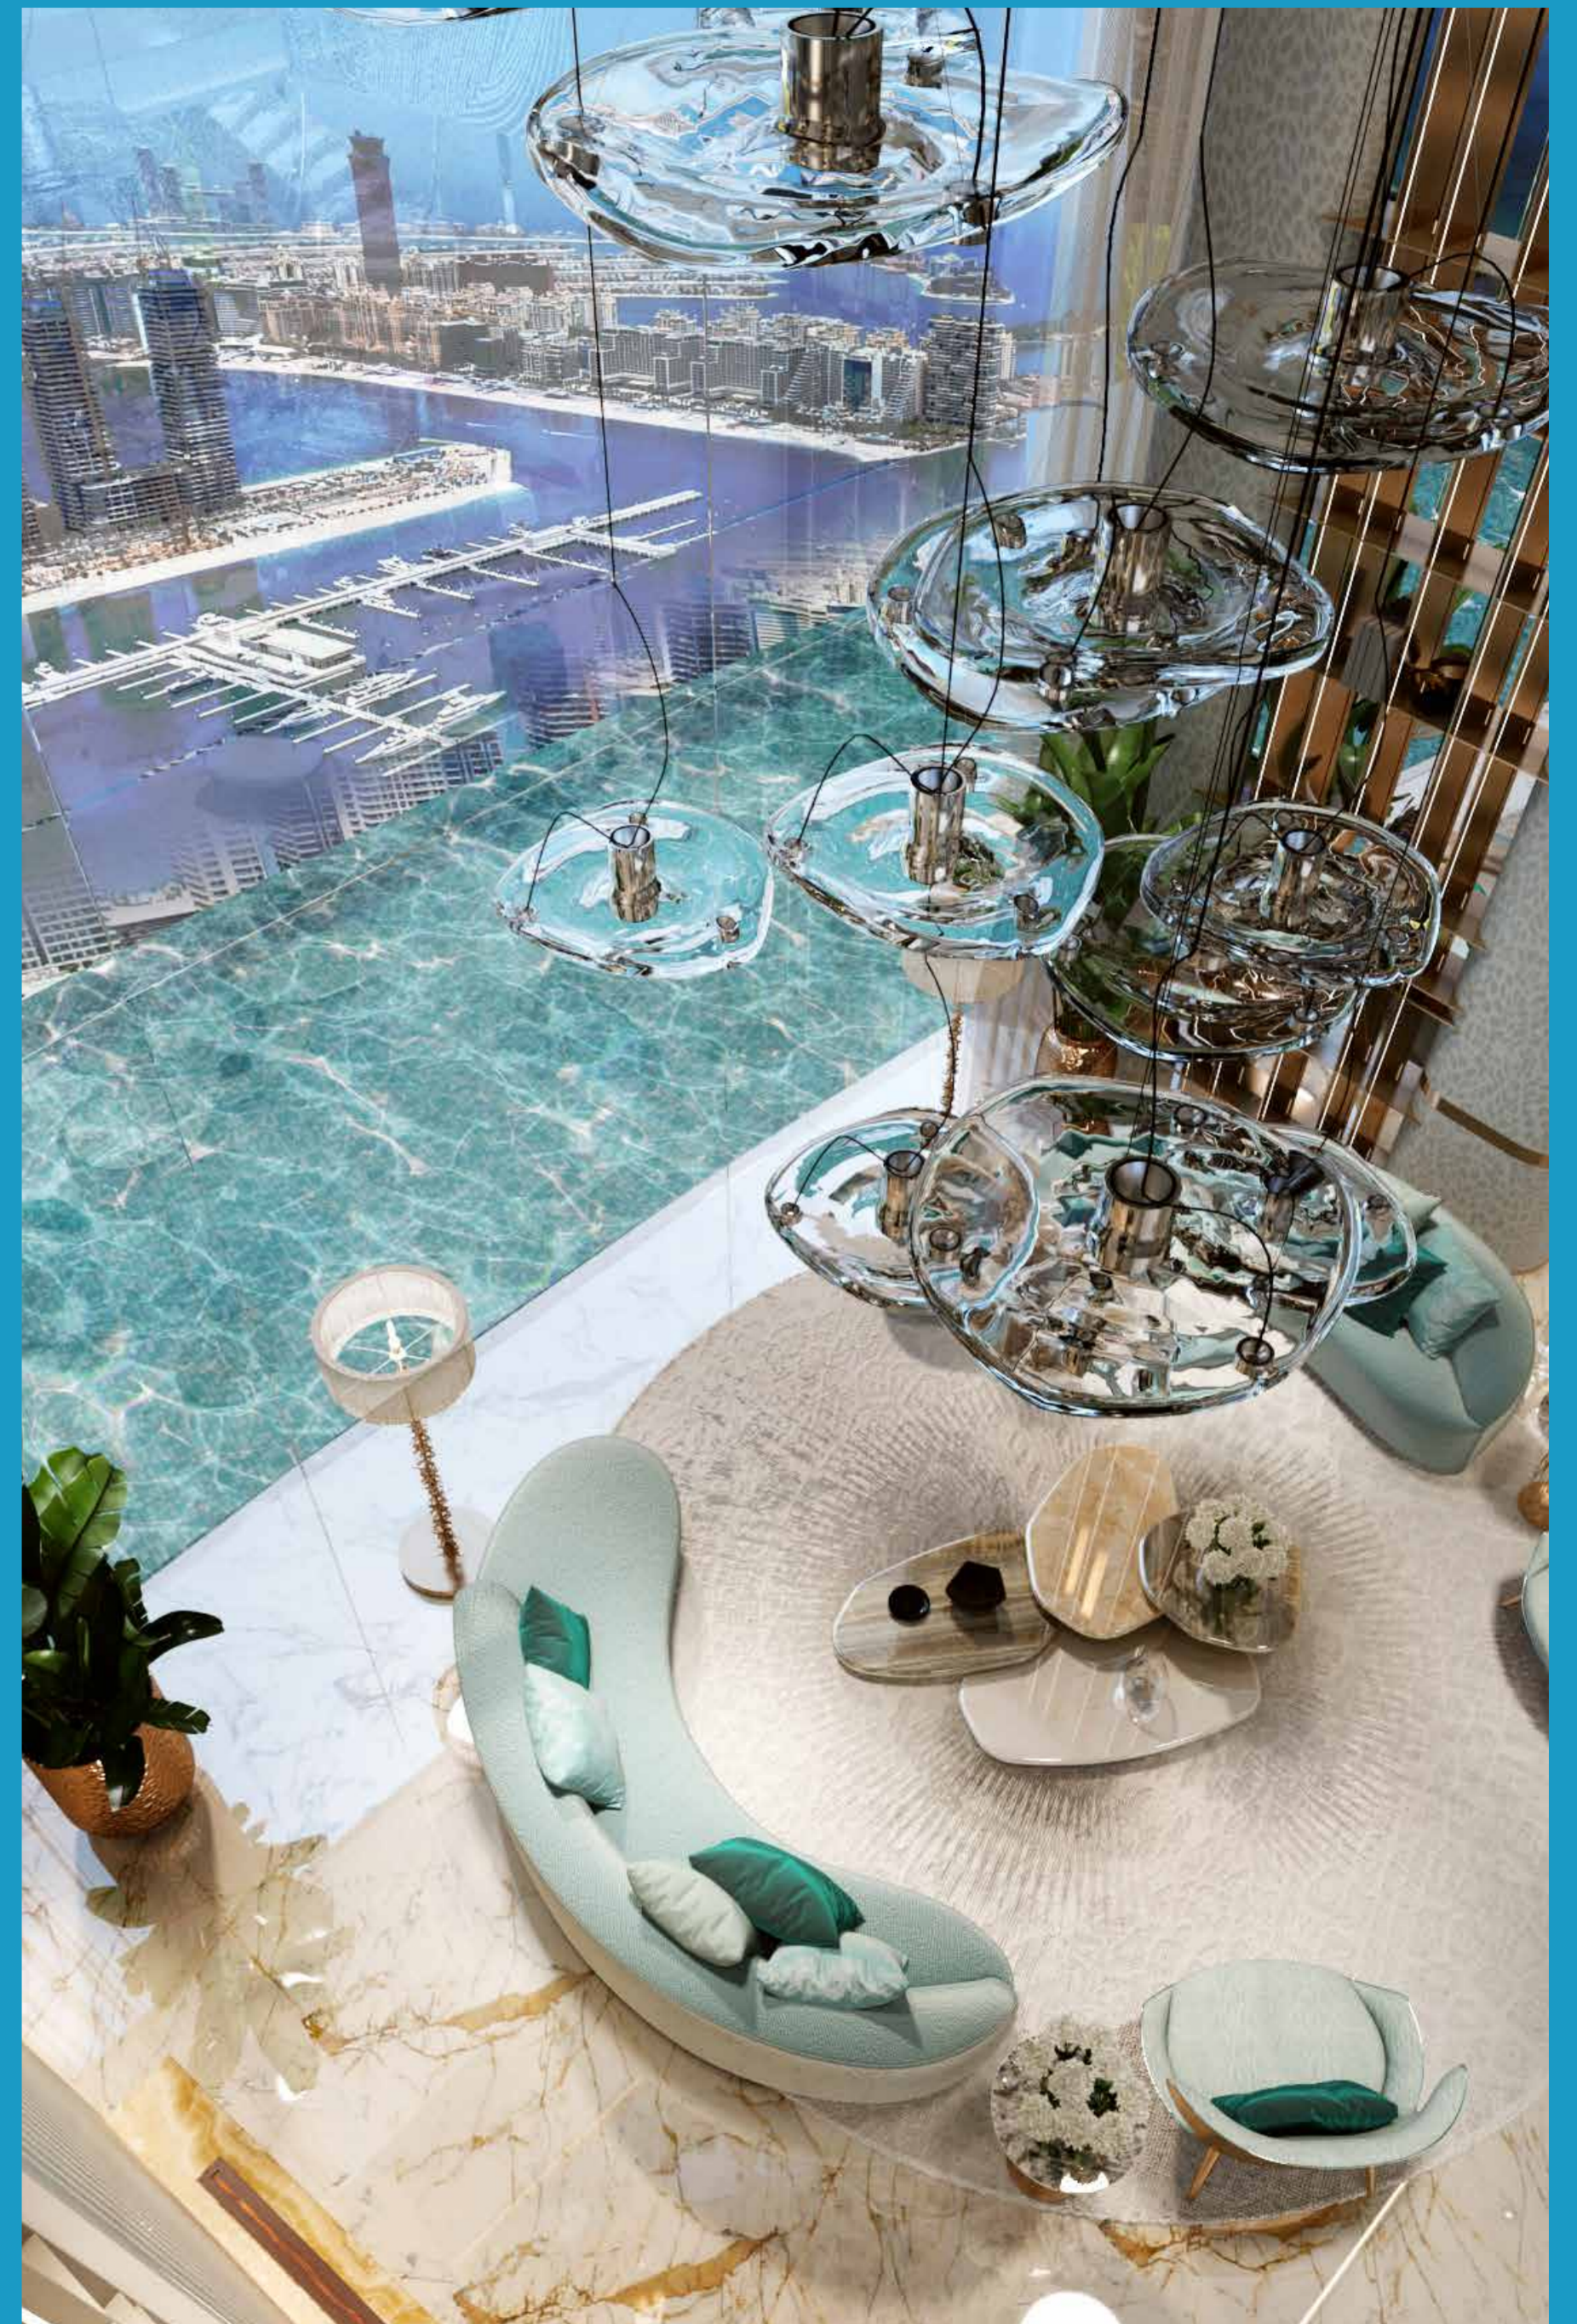

A WORLD
OF YOUR
OWN

Surround yourself with
the sky, the sun and
the sea, on an island
of happiness that
you have created
for yourself.